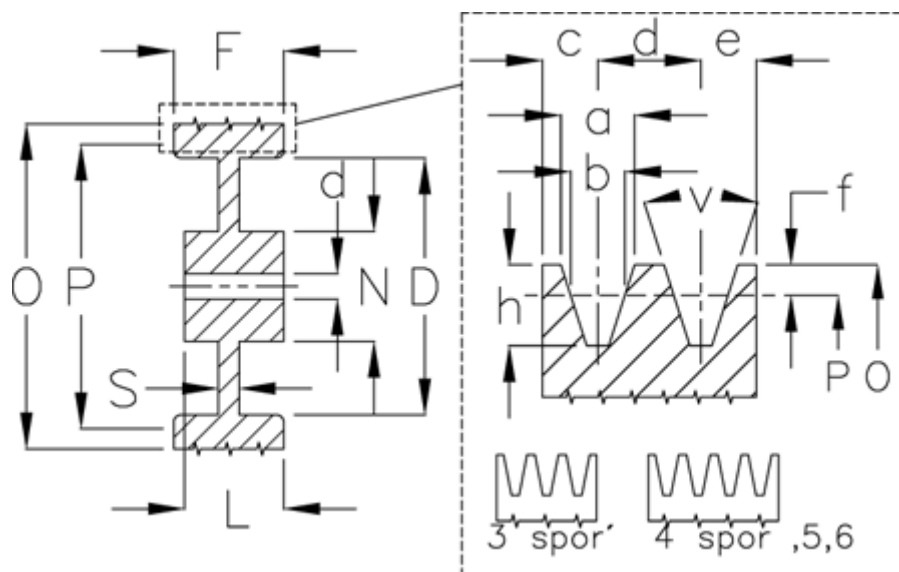

Article number: 60410222406

Description: V-belt pulley, no bore C 224/6

Measures

D	= 168	S	= 60
d	= 25	Type	= C
F	= 161.5		
L	= 100		
N	= 90		
Number of ribs	= 6		
O	= 233.6		
P	= 224		